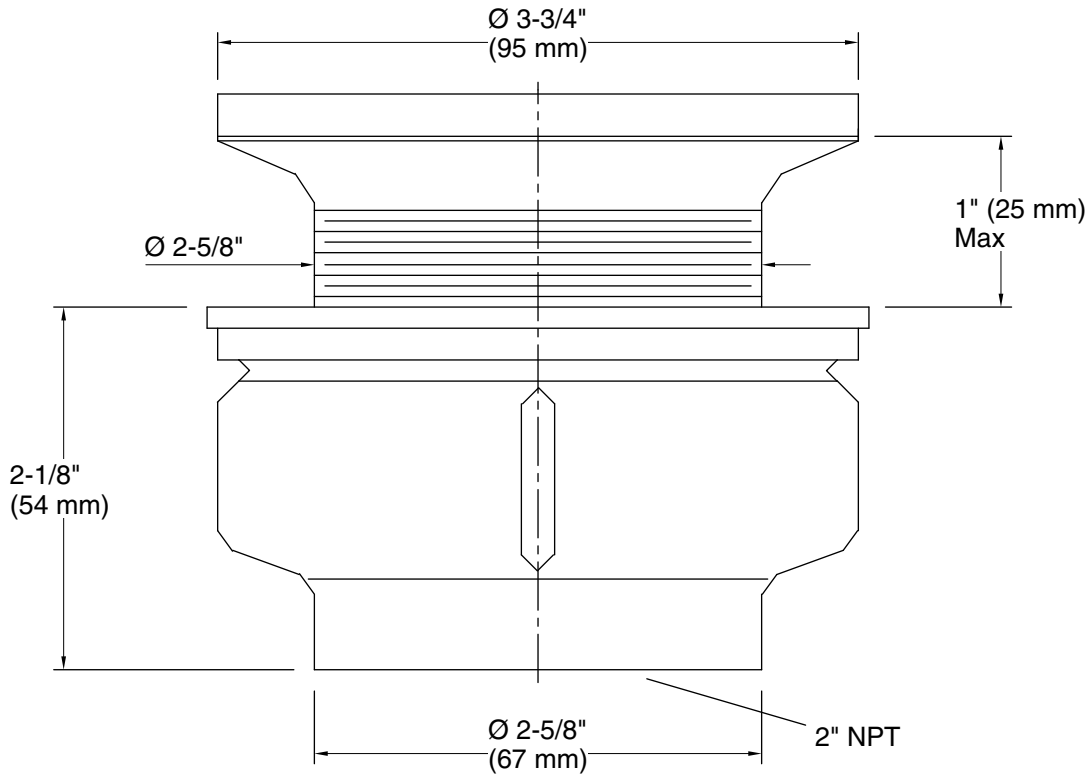

Features

- Tapped for 2" NPT connection.

Material

- Solid-brass construction for durability and reliability.

Recommended Products/Accessories

K-23726 Drain treatment

K-23723 Faucet cleaner

Codes/Standards

ASME A112.18.2/CSA B125.2

KOHLER[®] One-Year Limited Warranty

See website for detailed warranty information.

Available Colors/Finishes

Color tiles intended for reference only.

| Color | Code | Description |
|---|------|-----------------|
|  | CP | Polished Chrome |

Technical Information

All product dimensions are nominal.

Notes

Install this product according to the installation guide.